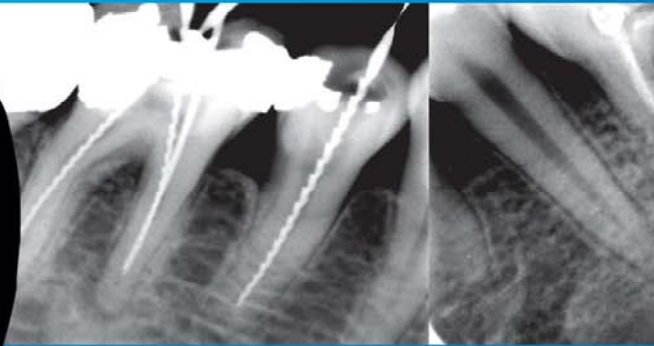

ZEN-PX2

Portable Dental X-ray System

- Excellent Image Quality
- Elegant Design
- Ideal Output for Film & Digital sensor : 60kV, 2mA
- Easy to use

Compact Outside, Smart Inside

New era of Intra-Oral X-ray system is now in your hand.
ZEN-PX2 will offer you ease and comfort in your practice.